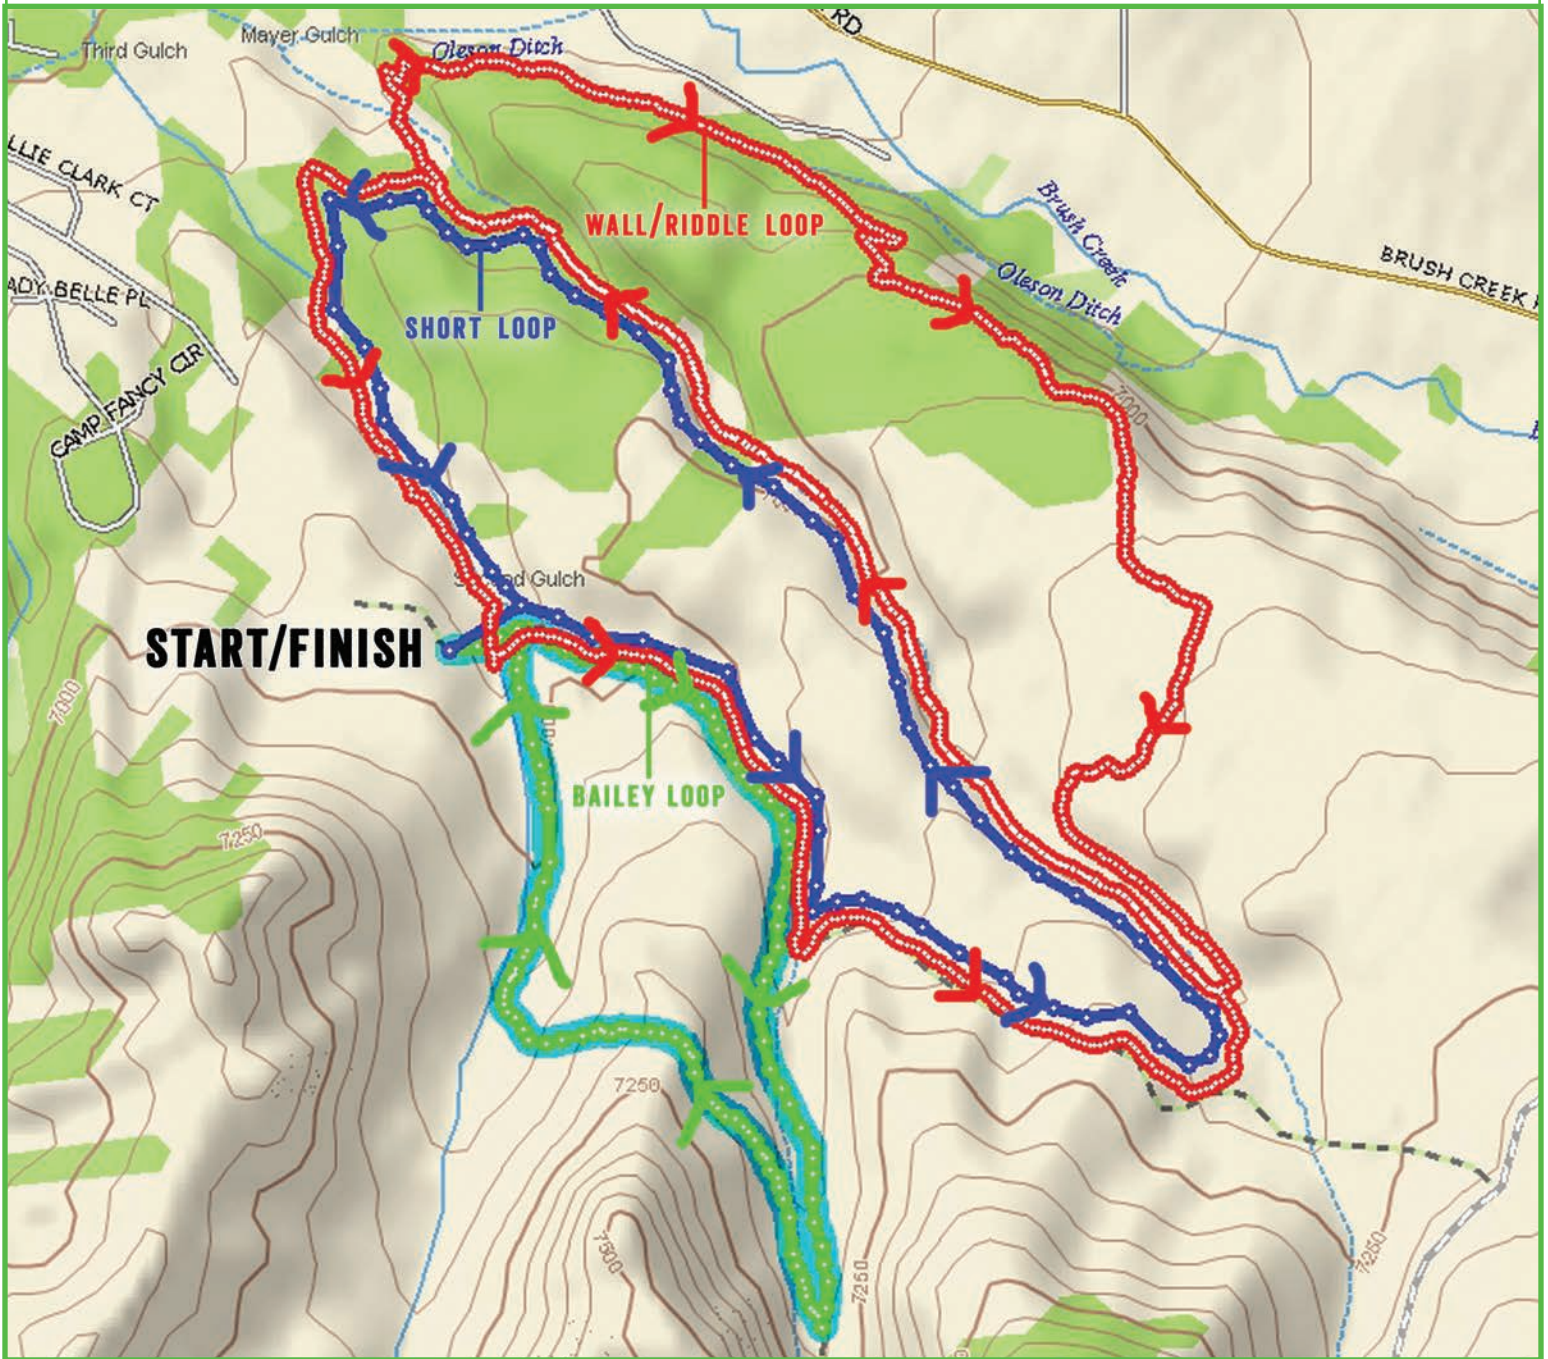

EAGLE RANCH CLASSIC

JUNE 27, 2018 | EAGLE, CO

**NO PARKING AT THE START POINT;
PARKING IS AVAILABLE IN TOWN
OR AT BRUSH CREEK ELEMENTARY.
WALK OR RIDE TO THE START.**

BAILEY LOOP - 2.1 MILES
SHORT LOOP - 3.4 MILES
WALL/RIDDLE LOOP - 7.1 MILES