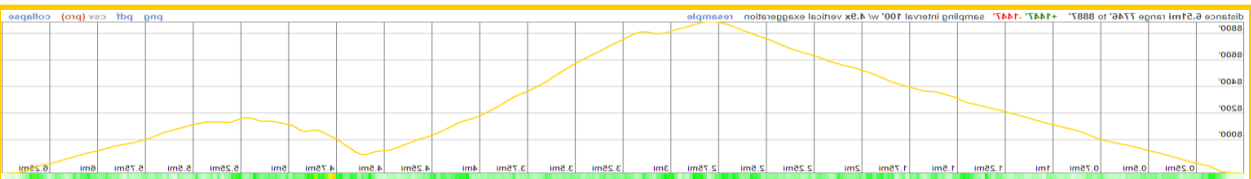

# Meadow Gold 5K/10K Minturn, Colorado

Start/Finish  
@ Ranger Station

Aid Station

5K Turn  
Around

Aid Station

5K: 3.1 miles  
560' of  
elevation

10K: 6.5 miles  
1450' of  
elevation