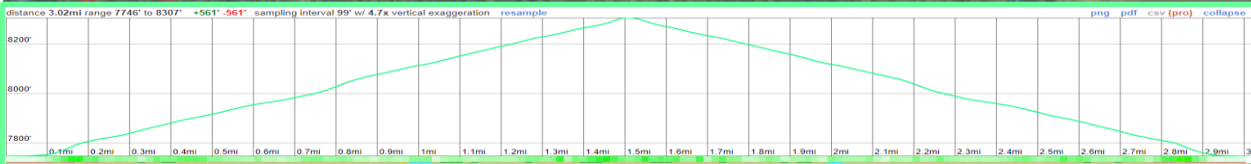

# Meadow Gold 5K/10K Minturn, Colorado

Start/Finish  
@ Ranger Station

Aid Station

5K Turn  
Around

Aid Station

5K: 3.1 miles  
560' of  
elevation

10K: 6.5 miles  
1450' of  
elevation